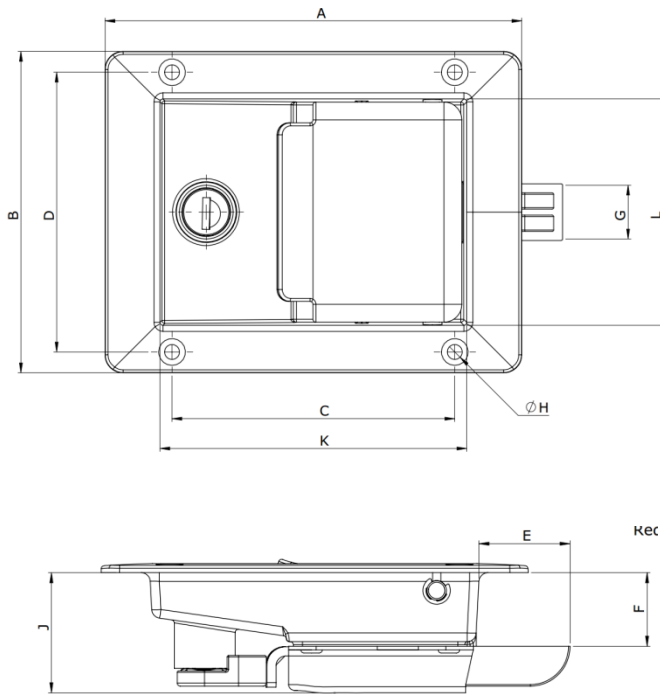

GC39 Budget Nylon Paddle Slam Bolt Latch

Features

- Designed with nylon material to provide a more economical option
- Stylish and fully featured, with functionalities similar to our standard paddle latch series

Material

- 30% glass nylon filled

Product Performance

- 25,000 life cycle

Part No.	A	B	C	D	E	F	G	H	J	K	L
GC39-G00465	140	108	95	94	30	24	18	5	40	103	76

Optional additional gasket GMP00502 reduces dimensions "F" and "J" by 2 mm