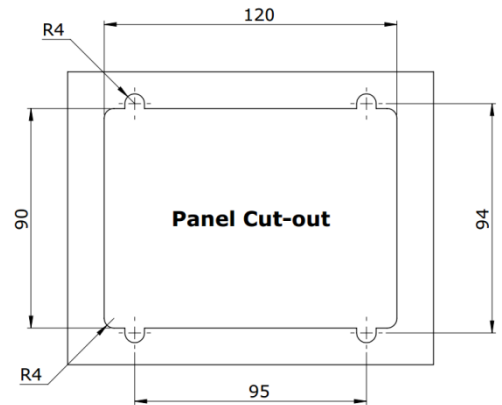

Material

- 30% glass nylon filled

Product Performance

- 25,000 life cycle

Part No.	A	B	C	D	E	F	G	H	J	K	L
GC39-G00465	140	108	95	94	30	24	18	5	40	103	76

Optional additional gasket GMP00502 reduces dimensions "F" and "J" by 2 mm